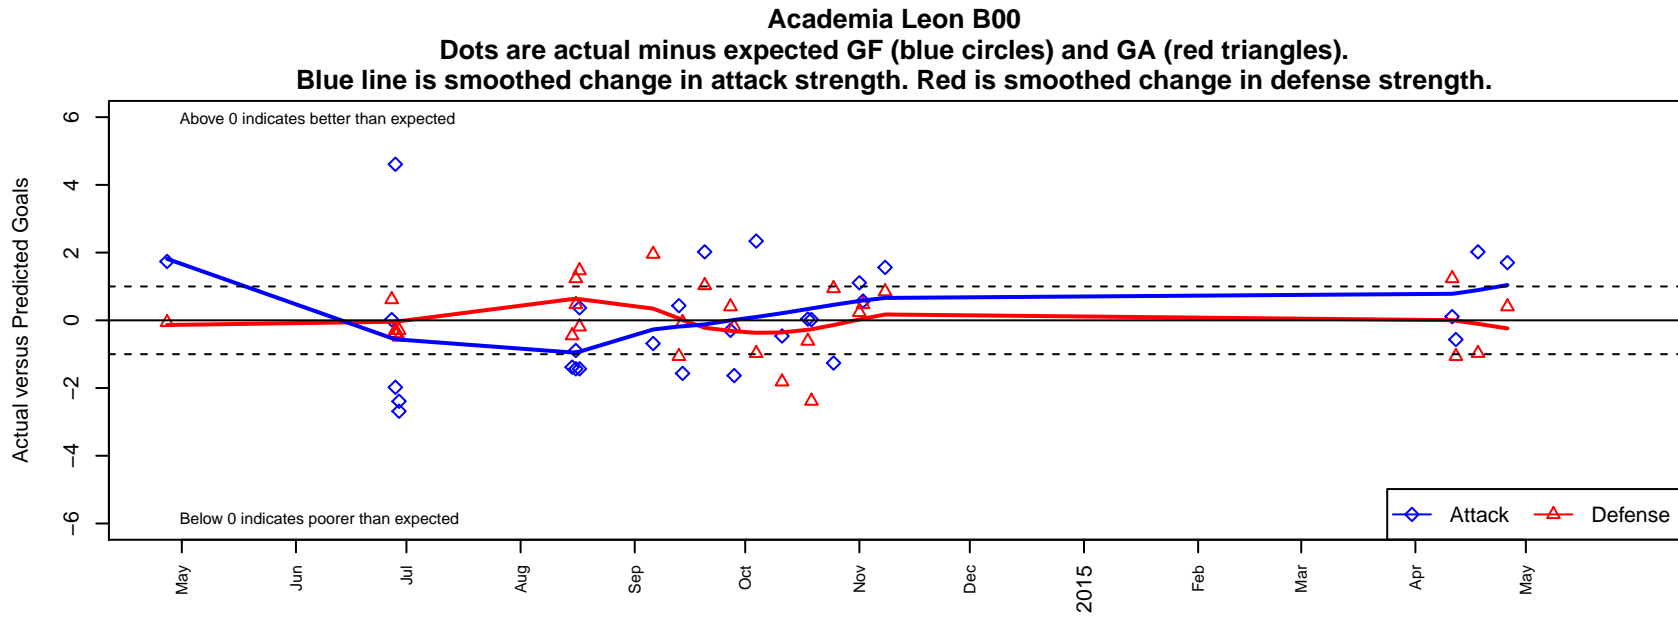

Academia Leon B00

Academia Leon FC
 Beaverton, OR
 B00 total strength=1344
 attack=9.22 defense=4.7
 fall league = PTT B00 Premier
 notes= ALFC; Navarro–Virgen 2013

alt names used:
 Academia Leon B00
 Academia Leon B00
 Academia Leon FC 00B
 Academia Leon FC 00B

Venues played:
 2013 OYS State Cup B00
 2014 Capital Cup BU14 Gold
 2014 Mt Hood Challenge U14
 2014 PTT B00 Premier
 2014 OYS State Cup B00

**attack and defense variance (black dot)
relative to other teams
and top 10 in region**